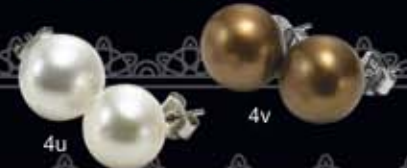

Silver Diamond Ring \$99

Silver Diamond Ring 1/12 ctw \$149

Your Choice Silver Diamond Heart \$99

Silver Diamond Ring \$119

Your Choice Silver Diamond YTO Pendant \$119

Silver Diamond Key \$49

Silver Diamond Key \$49

Silver and Diamond Bracelet \$299

Silver Diamond Pendant 1/7 ctw \$149

Silver Pearl Earrings \$29

Your Choice White or Chocolate Silver Pearl Earrings \$19

Please scan to learn more about You're the One

Silver Diamond Earrings, 1/7 ctw 1/4 ctw, \$299